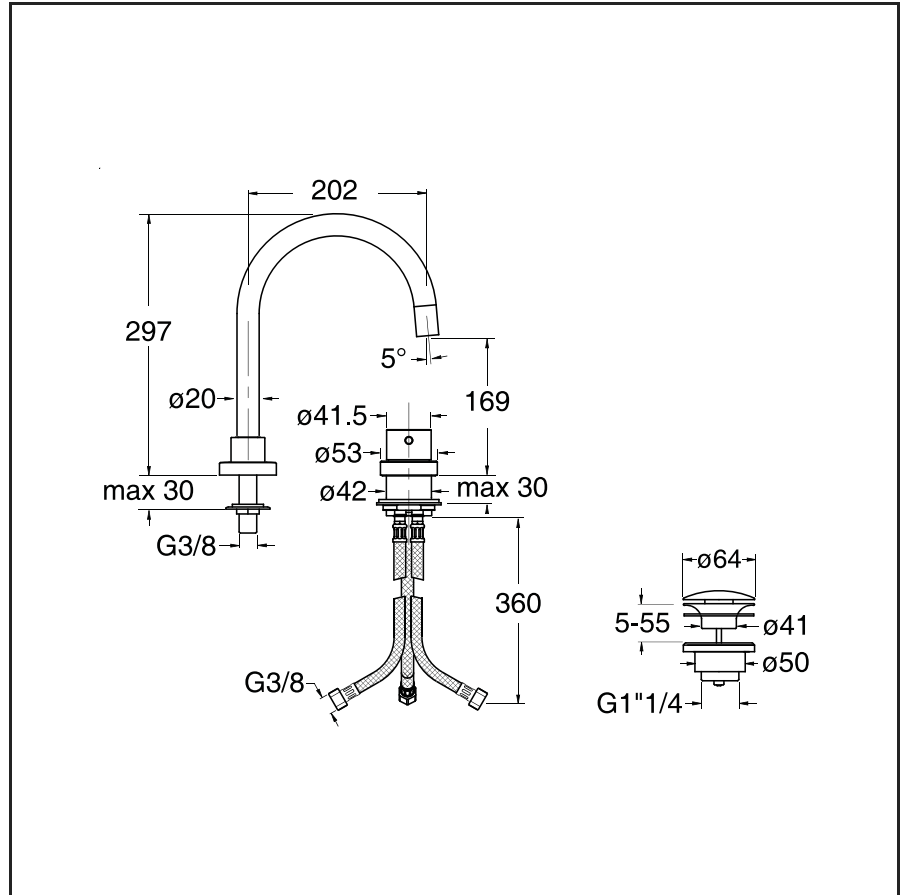

# TV 224

CRISTINA

2 hole basin mixer with 1"1/4 Up&Down waste

13 Black mat

24 White mat

51 Chrome Plated