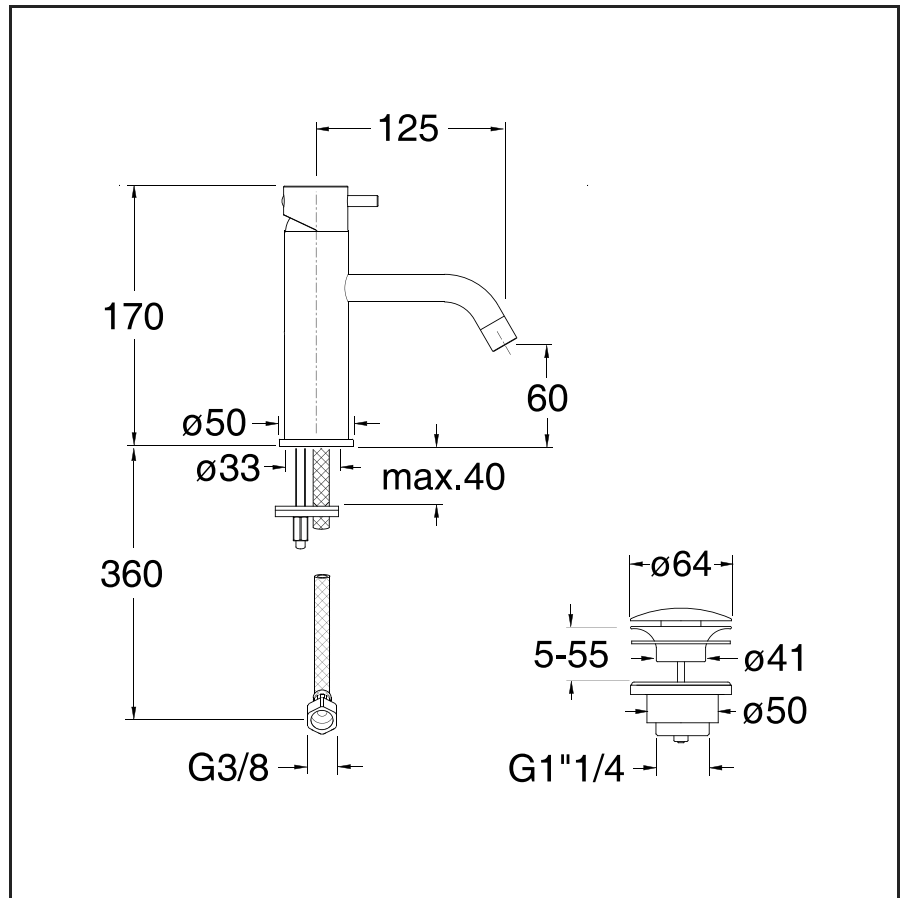

TV 220 regular

CRISTINA

Basin mixer with 1"1/4 Up&Down waste

13 Black mat

24 White mat

51 Chrome Plated

CERTIFICATIONS

Product available for the following certifications