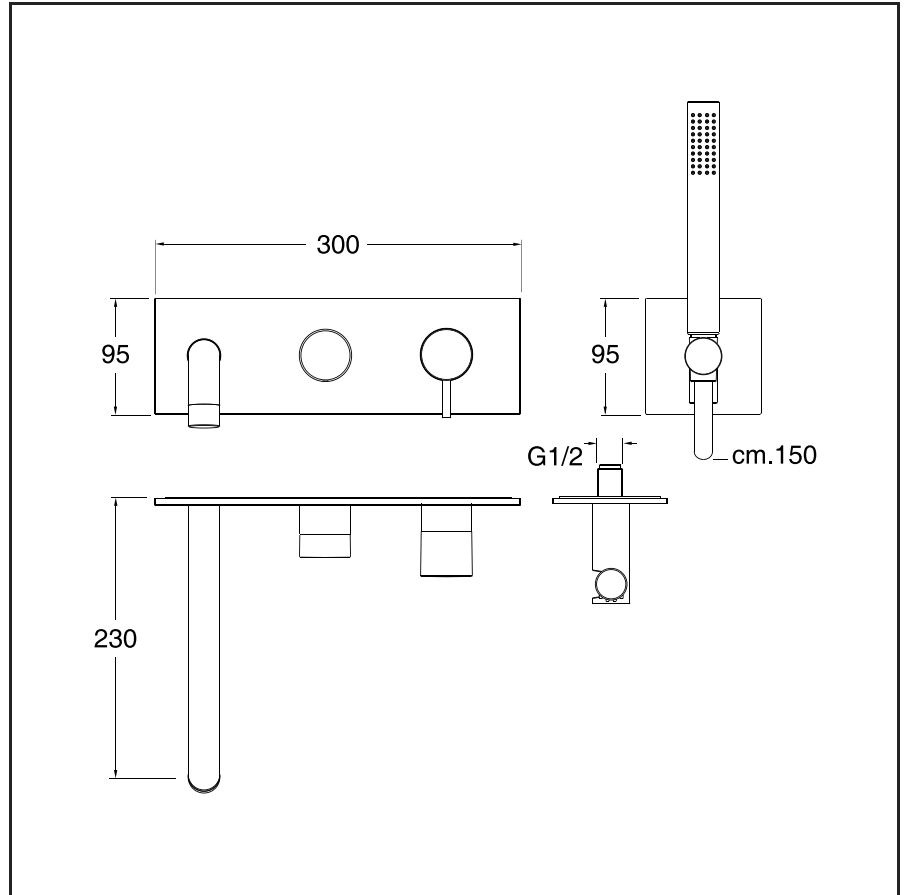

TV 110

CRISTINA

Bath/shower mixer external parts for CS 147 with 3 outlet diverter, anti-lime hand shower, LONG LIFE flexible hose and metal plate

51 Chrome Plated

13 Black mat

24 White mat