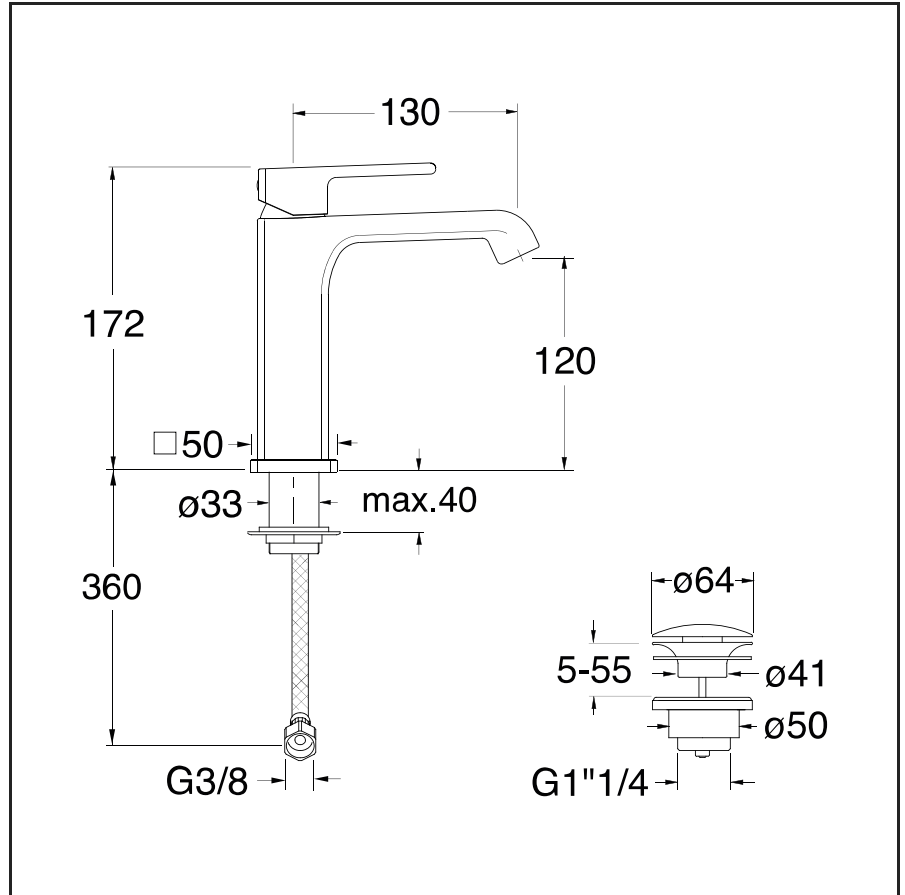

# QS 264

CRISTINA

Basin mixer LARGE with 1"1/4 Up&Down waste

- 13 Black mat
- 24 White mat
- 34 Rose gold brushed
- 46 Rose gold polish
- 51 Chrome Plated
- 52 Gold
- 72 Black polished chrome
- 75 Black brushed chrome
- 77 Metallic brushed
- 80 Polished metallic