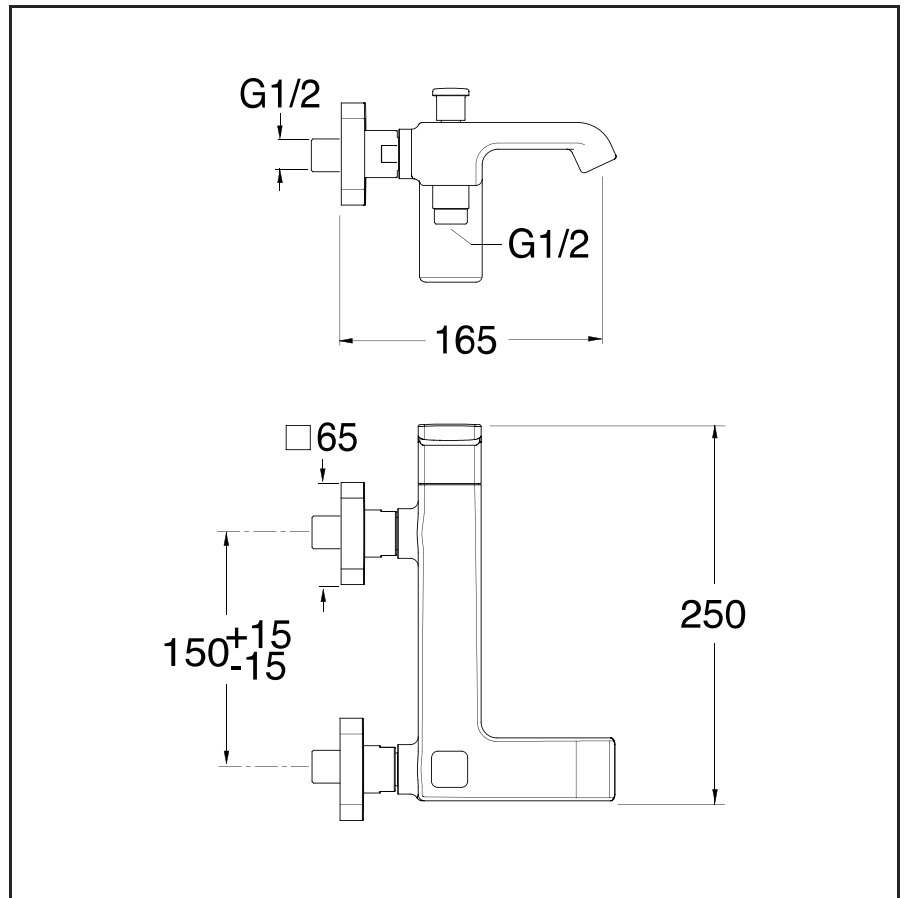

QS 107

CRISTINA

External bath mixer

-  13 Black mat
-  24 White mat
-  34 Rose gold brushed
-  46 Rose gold polish
-  51 Chrome Plated
-  52 Gold
-  72 Black polished chrome
-  75 Black brushed chrome
-  77 Metallic brushed
-  80 Polished metallic