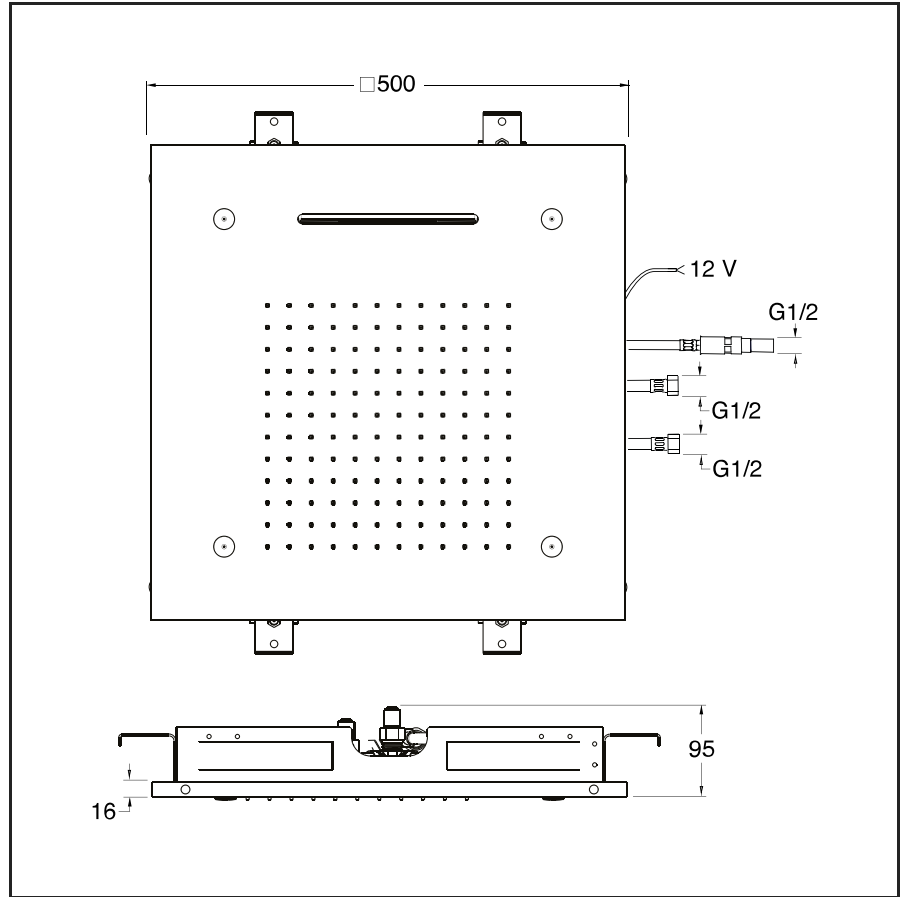

PD 390

CRISTINA

50x50 cm square anti-lime showerhead with 11 programmes lighting, built-in waterfall flow, spray nozzle and ceiling mounting system

51 Chrome Plated

28 Stainless steel AISI 316 L