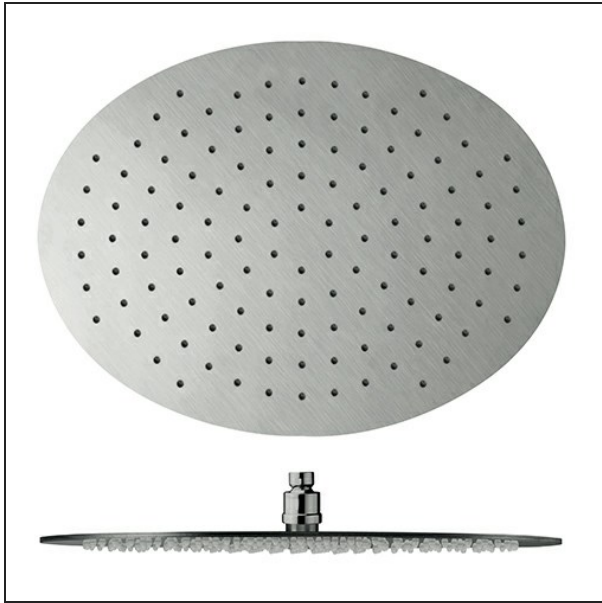

PD 010

CRISTINA

30x40 oval SANDWICH PLUS anti-lime showerhead

28 Stainless steel AISI 316 L

51 Chrome Plated

CERTIFICATIONS

Product available for the following certifications