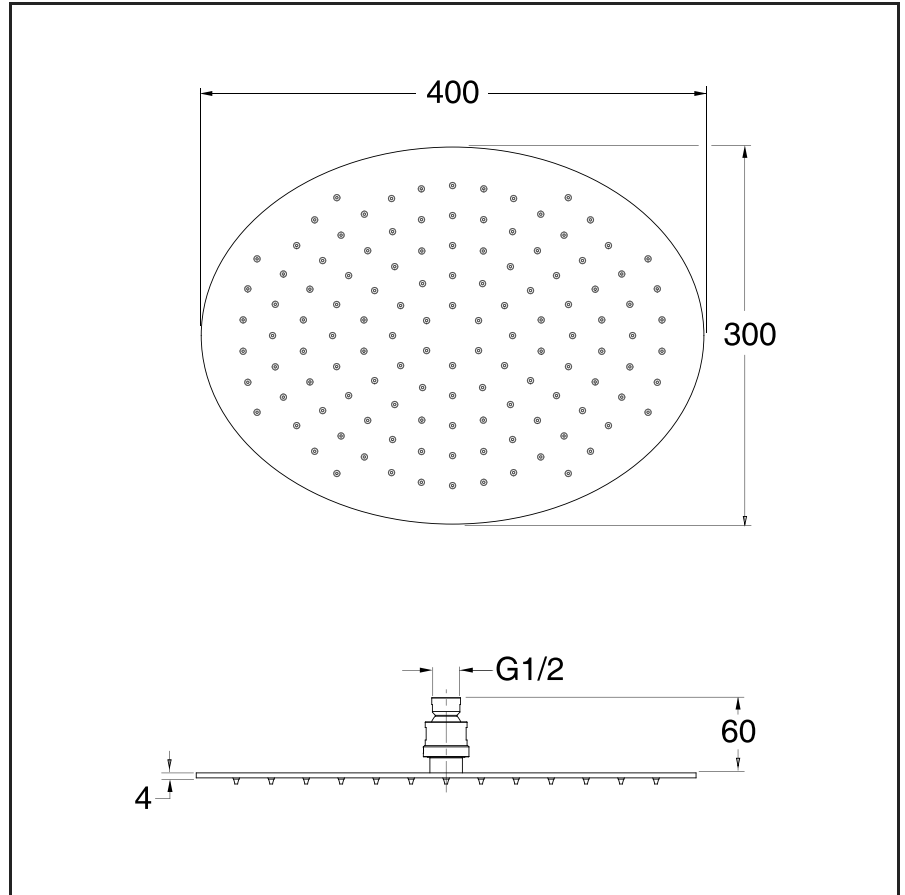

PD 010

CRISTINA

30x40 oval SANDWICH PLUS anti-lime showerhead

28 Stainless steel AISI 316 L

51 Chrome Plated

CERTIFICATIONS

Product available for the following certifications