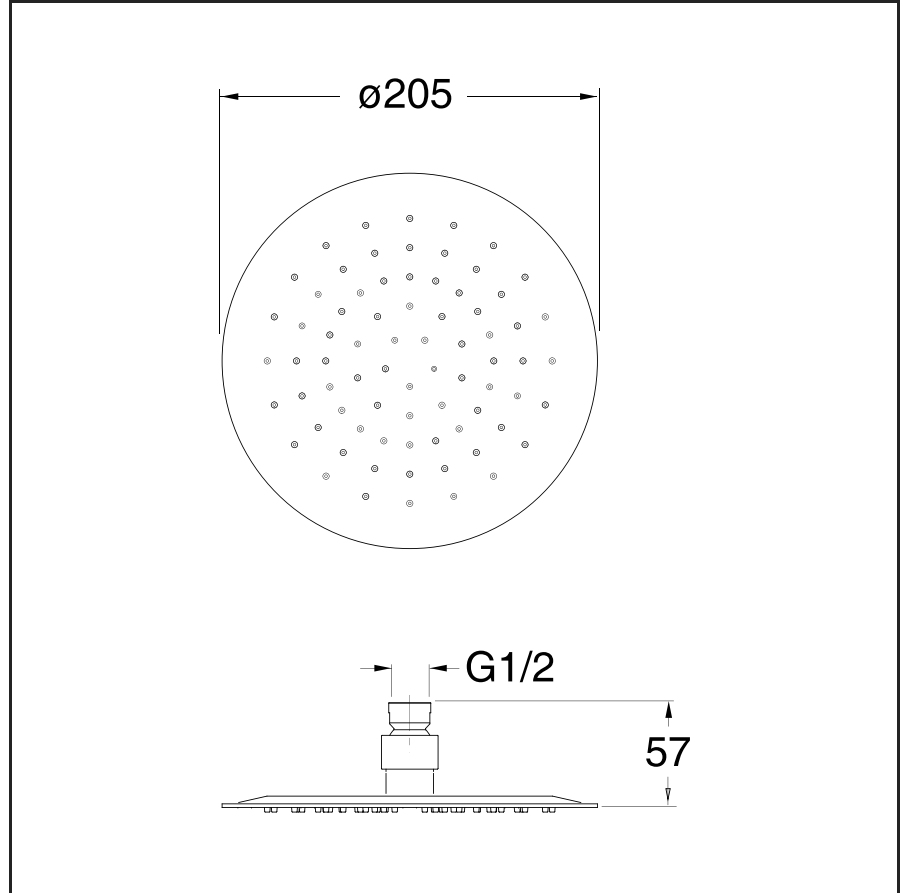

# AC 680

CRISTINA

Ø 20 cm SANDWICH SPECIAL anti-lime showerhead

51 Chrome Plated