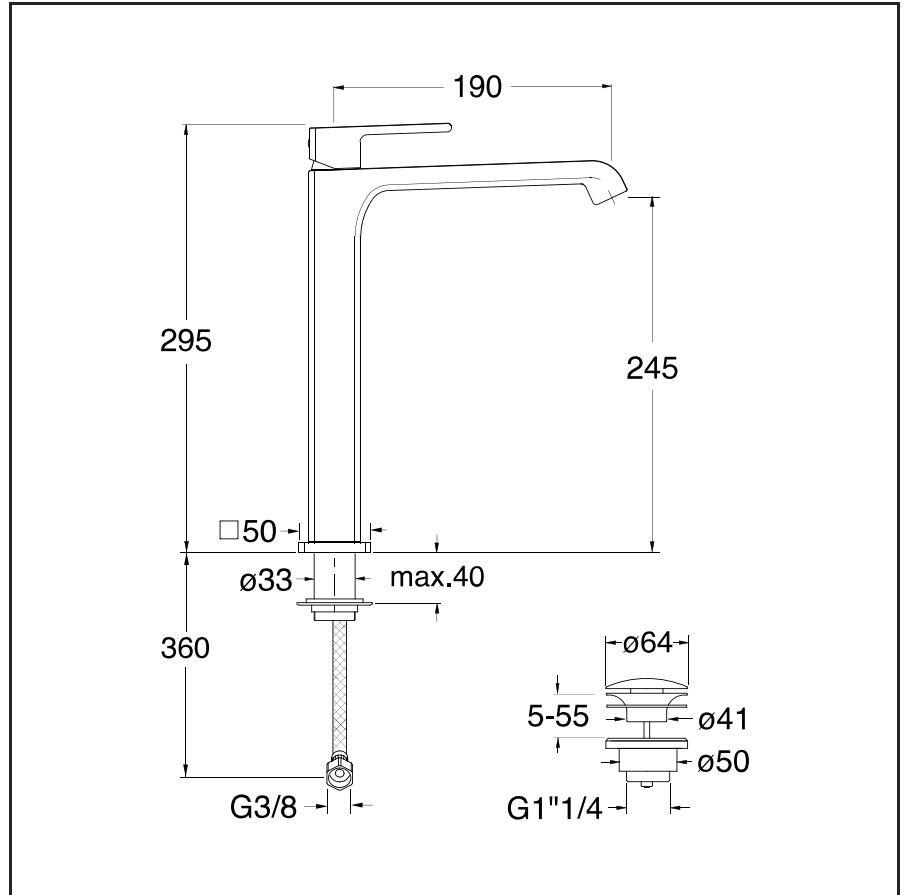

QS 222

CRISTINA

Basin mixer TALL with 1"1/4 Up&Down waste

- 13 Black mat
- 24 White mat
- 34 Rose gold brushed
- 46 Rose gold polish
- 51 Chrome Plated
- 52 Gold
- 72 Black polished chrome
- 75 Black brushed chrome
- 77 Metallic brushed
- 80 Polished metallic