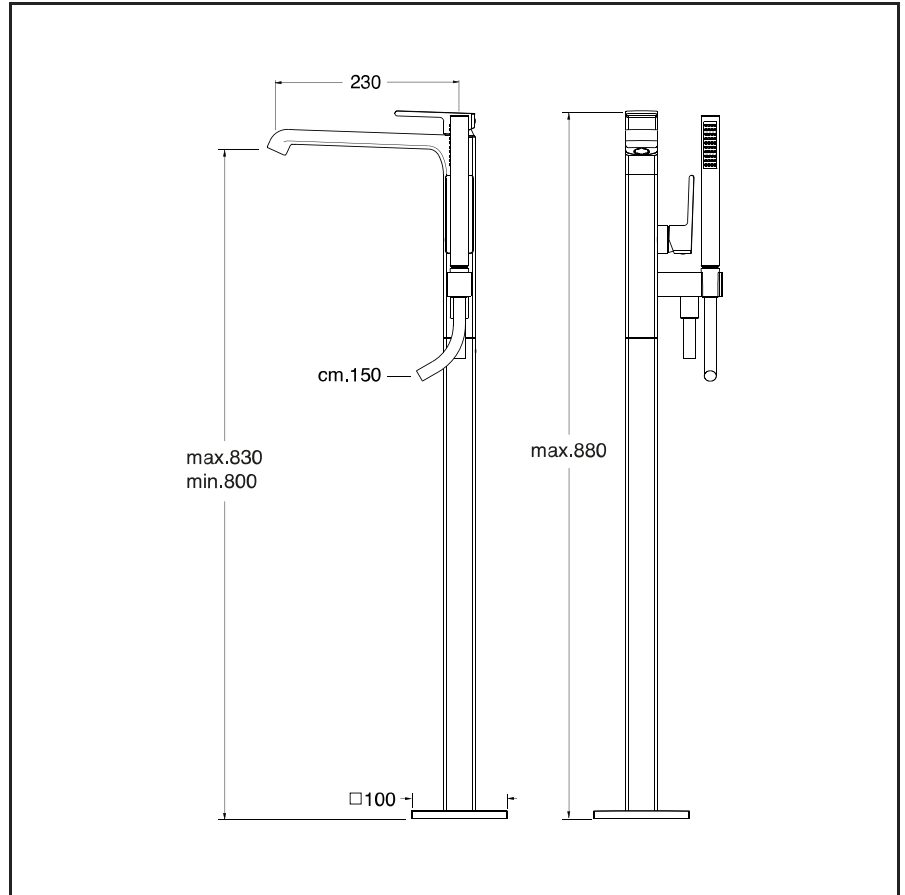

QS 189

CRISTINA

Floor mounted bath mixer external parts for CS 290 with LONG LIFE flexible hose and anti-lime hand shower with independent mixing

- 13 Black mat
- 24 White mat
- 34 Rose gold brushed
- 46 Rose gold polish
- 51 Chrome Plated
- 52 Gold
- 72 Black polished chrome
- 75 Black brushed chrome
- 77 Metallic brushed
- 80 Polished metallic