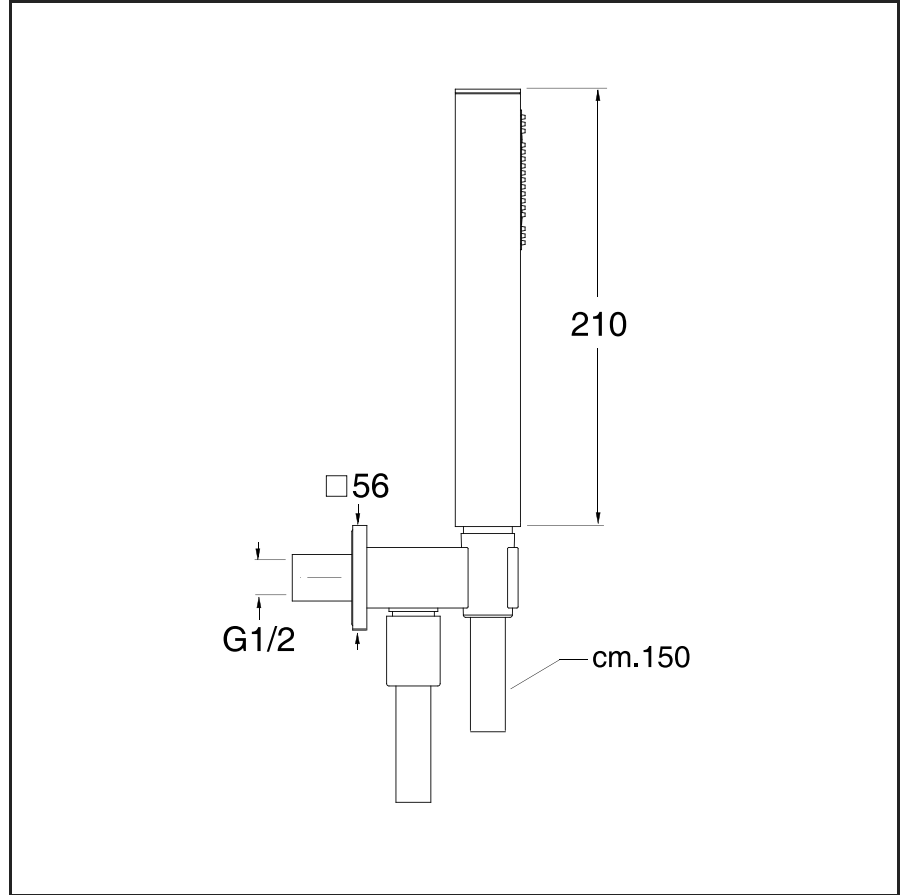

PD 655

CRISTINA

Hand shower holder with wall outlet, ABS anti-lime hand shower and LONG LIFE flexible hose

51 Chrome Plated

52 Gold