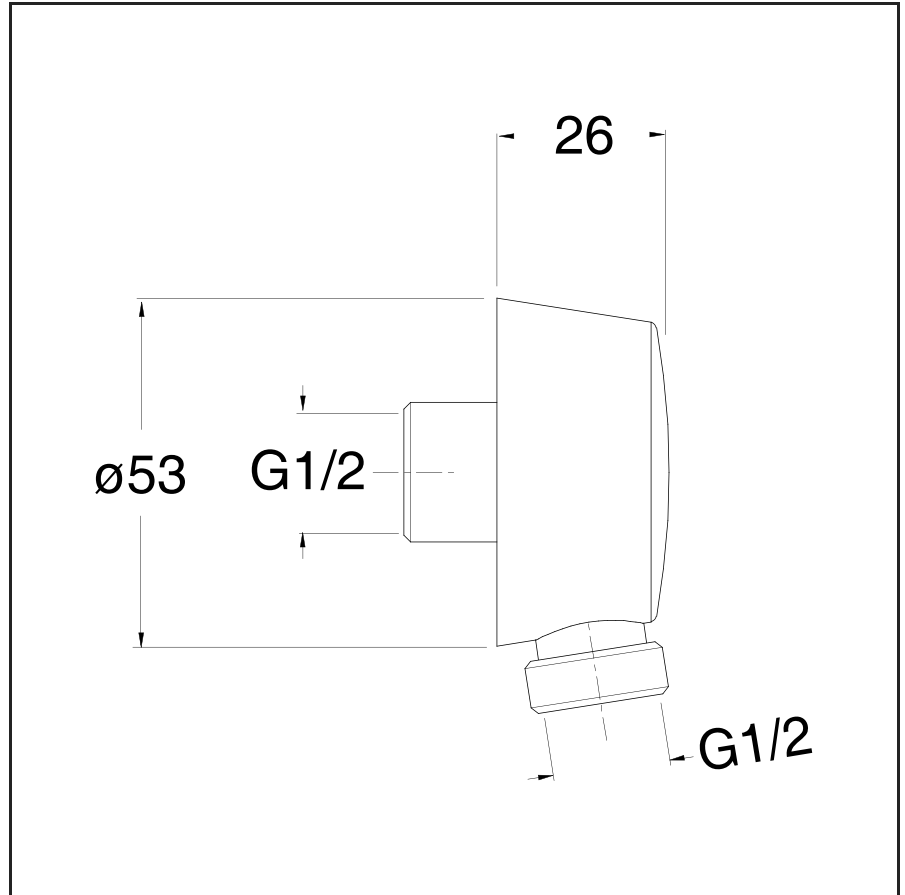

# PD 450

CRISTINA

1/2" wall outlet

13 Black mat

47 Colour

51 Chrome Plated

52 Gold

90 Silver