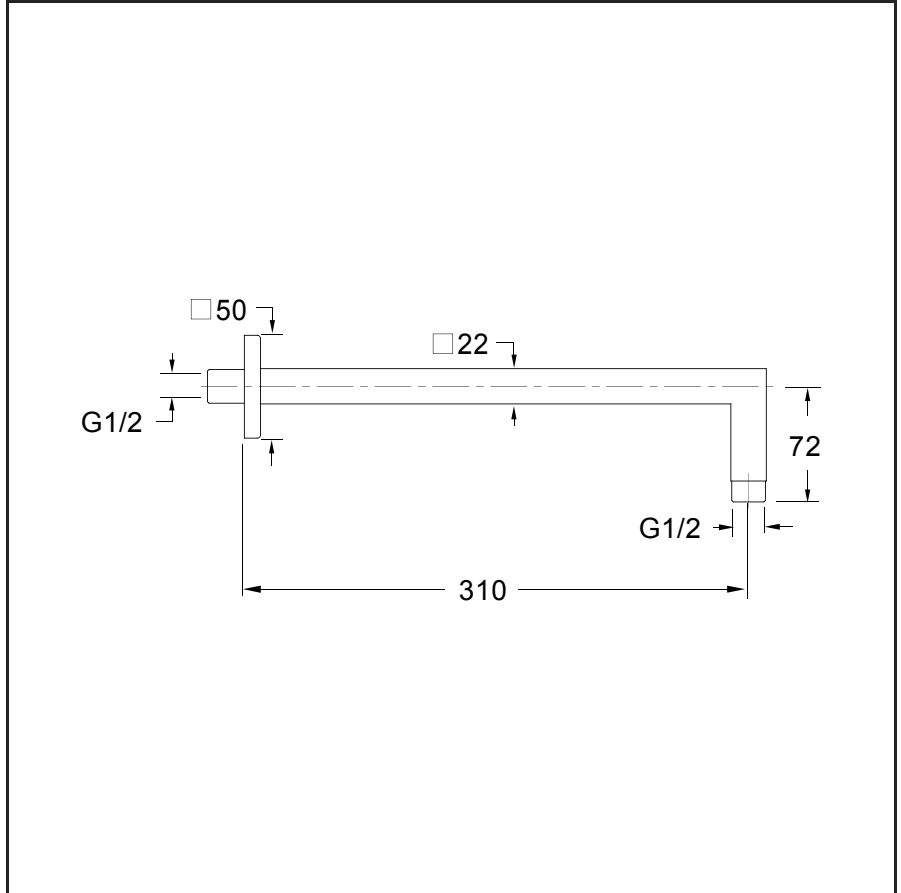

PD 410

CRISTINA

31 cm wall shower arm

13 Black mat

24 White mat

51 Chrome Plated