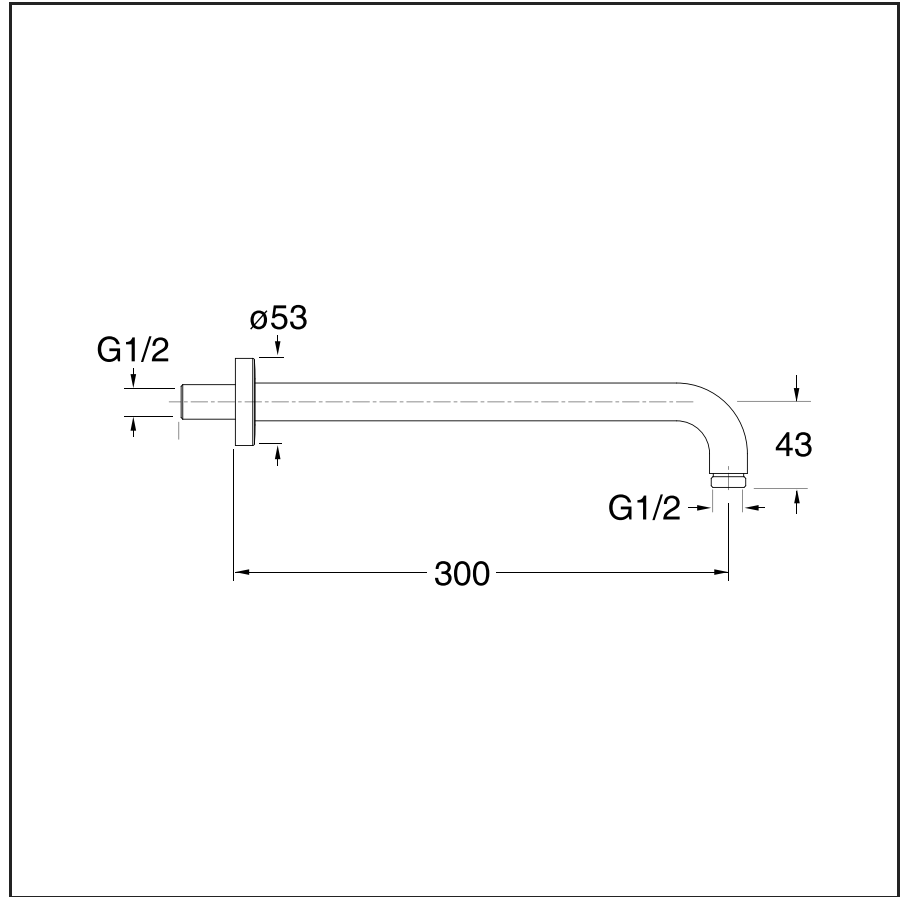

PD 409

CRISTINA

30 cm wall shower arm

90 Silver

91 Copper plated