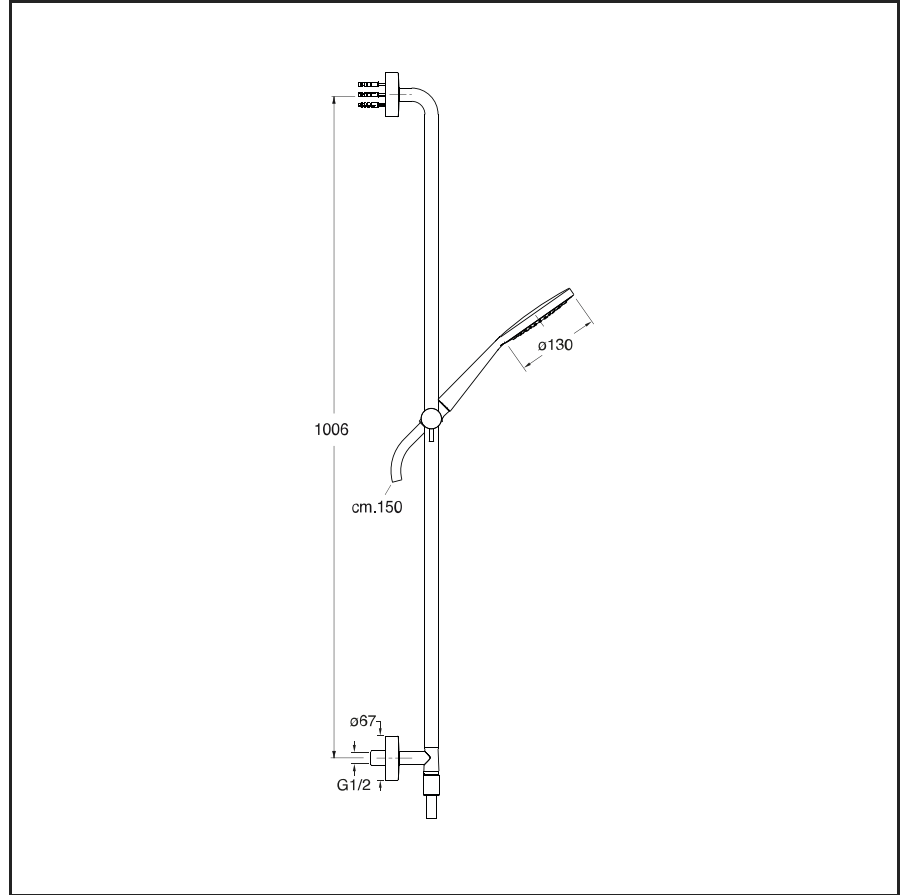

PD 176

CRISTINA

100 cm sliding bar with wall outlet, LONG LIFE flexible hose and skewed anti-lime hand shower

51 Chrome Plated