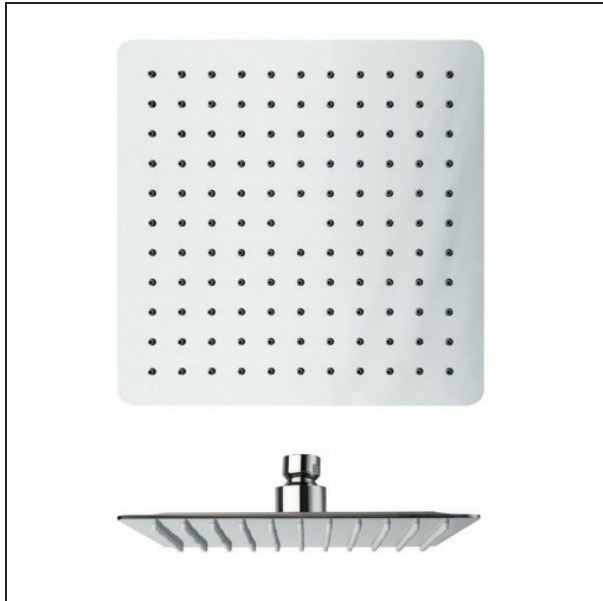

PD 045

CRISTINA

20x20 cm square SANDWICH SPECIAL anti-lime showerhead

51 Chrome Plated