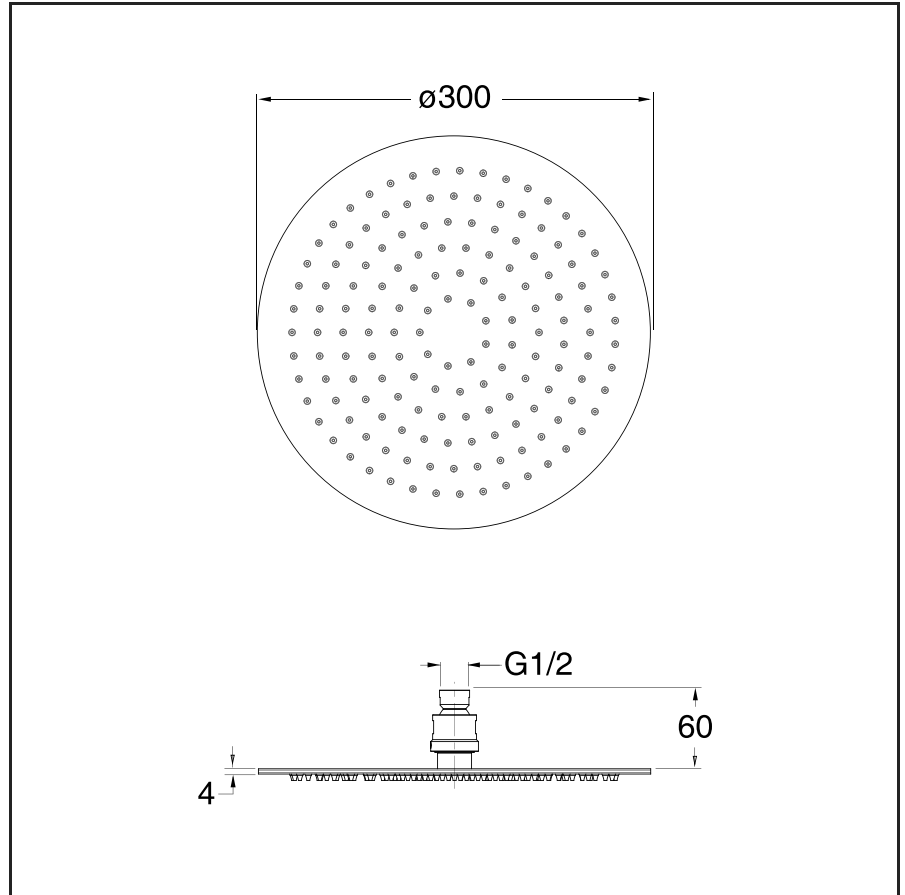

# PD 001

CRISTINA

Ø 30 cm SANDWICH PLUS anti-lime showerhead

28 Stainless steel AISI 316 L

51 Chrome Plated