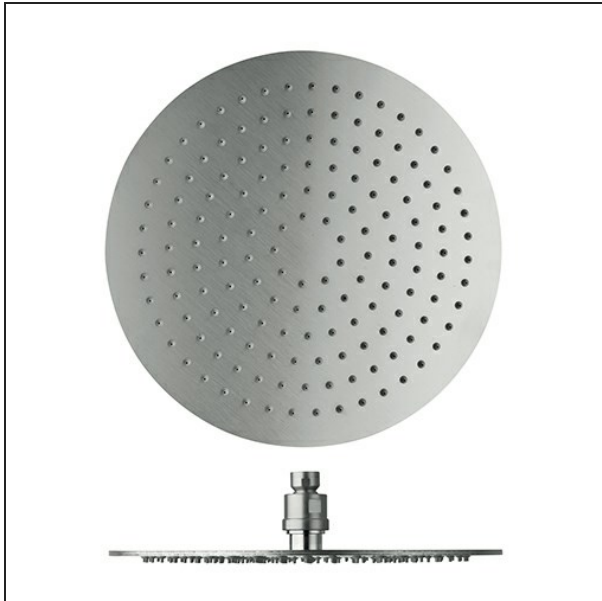

# PD 001

CRISTINA

Ø 30 cm SANDWICH PLUS anti-lime showerhead

28 Stainless steel AISI 316 L

51 Chrome Plated