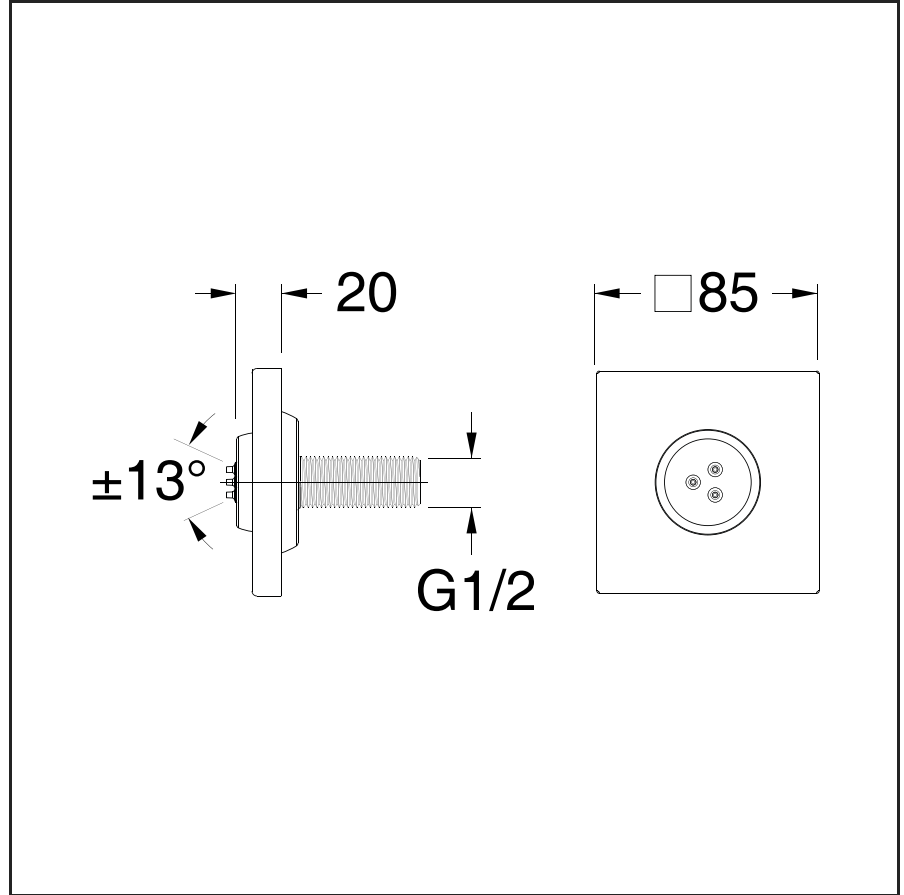

XQ 833

CRISTINA

Anti-lime body jet external parts for CS 705 - CS 706 - CS 707 with metal plate

51 Chrome Plated