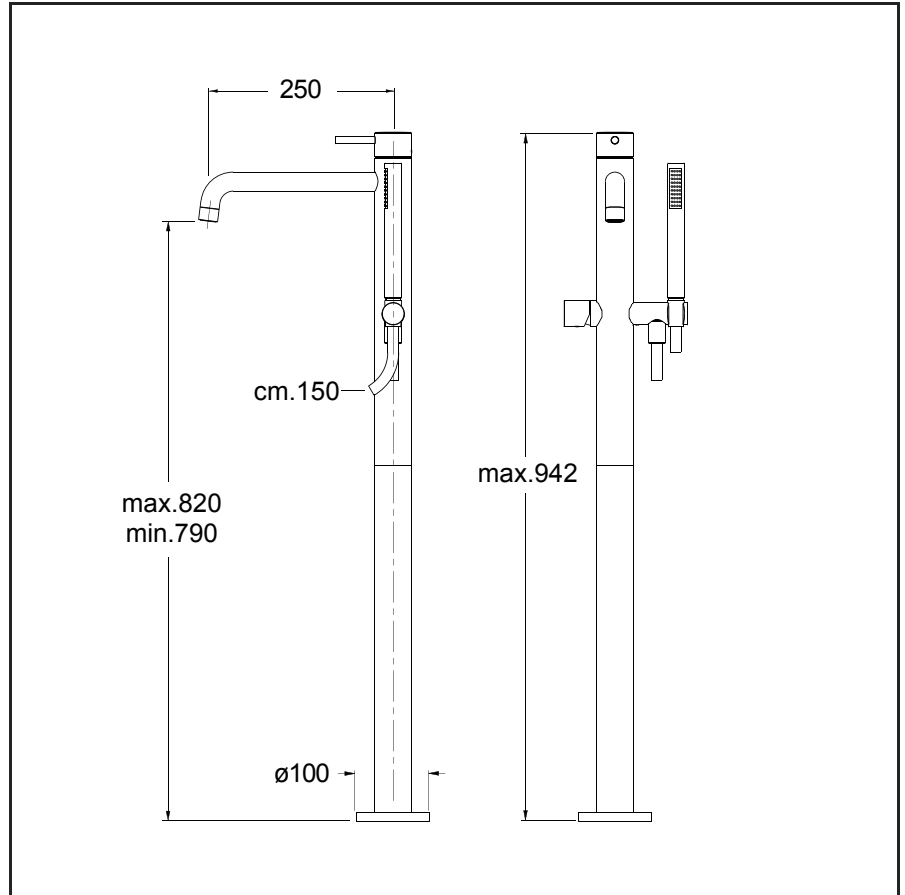

# TV 189

CRISTINA

Floor mounted bath mixer external parts for CS 290 with LONG LIFE flexible hose and anti-lime hand shower with independent mixing

51 Chrome Plated

13 Black mat

24 White mat